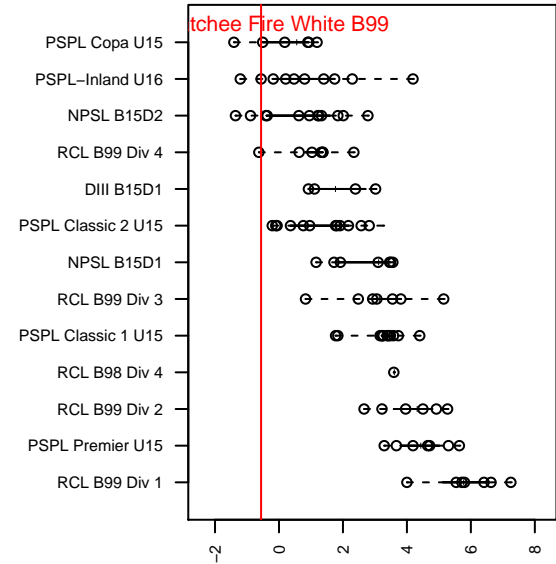

Wenatchee Fire White B99

Wenatchee Fire FC
Wenatchee, WA
B99 total strength=1048
attack=3.49 defense=1.6
fall league = PSPL-Inland U16
notes= Osborn 2014

alt names used:

Venues played:
2014 PSPL-Inland U16

**attack and defense variance (black dot)
relative to other teams
and top 10 in region**

**attack and defense rating
relative to others at age
and all opponents in last 13 months**

Performance relative to 13 month average