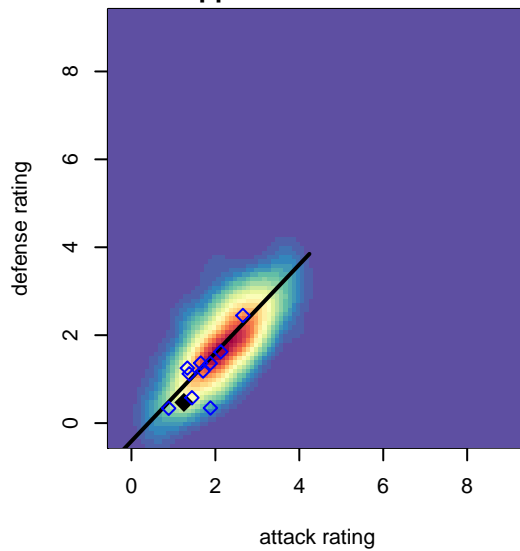

Wenatchee Fire White B99

Wenatchee Fire FC
Wenatchee, WA
B99 total strength=1048
attack=3.49 defense=1.6
fall league = PSPL-Inland U16
notes= Osborn 2014

alt names used:

Venues played:
2014 PSPL-Inland U16

**attack and defense variance (black dot)
relative to other teams
and top 10 in region**

**attack and defense rating
relative to others at age
and all opponents in last 13 months**

Performance relative to 13 month average